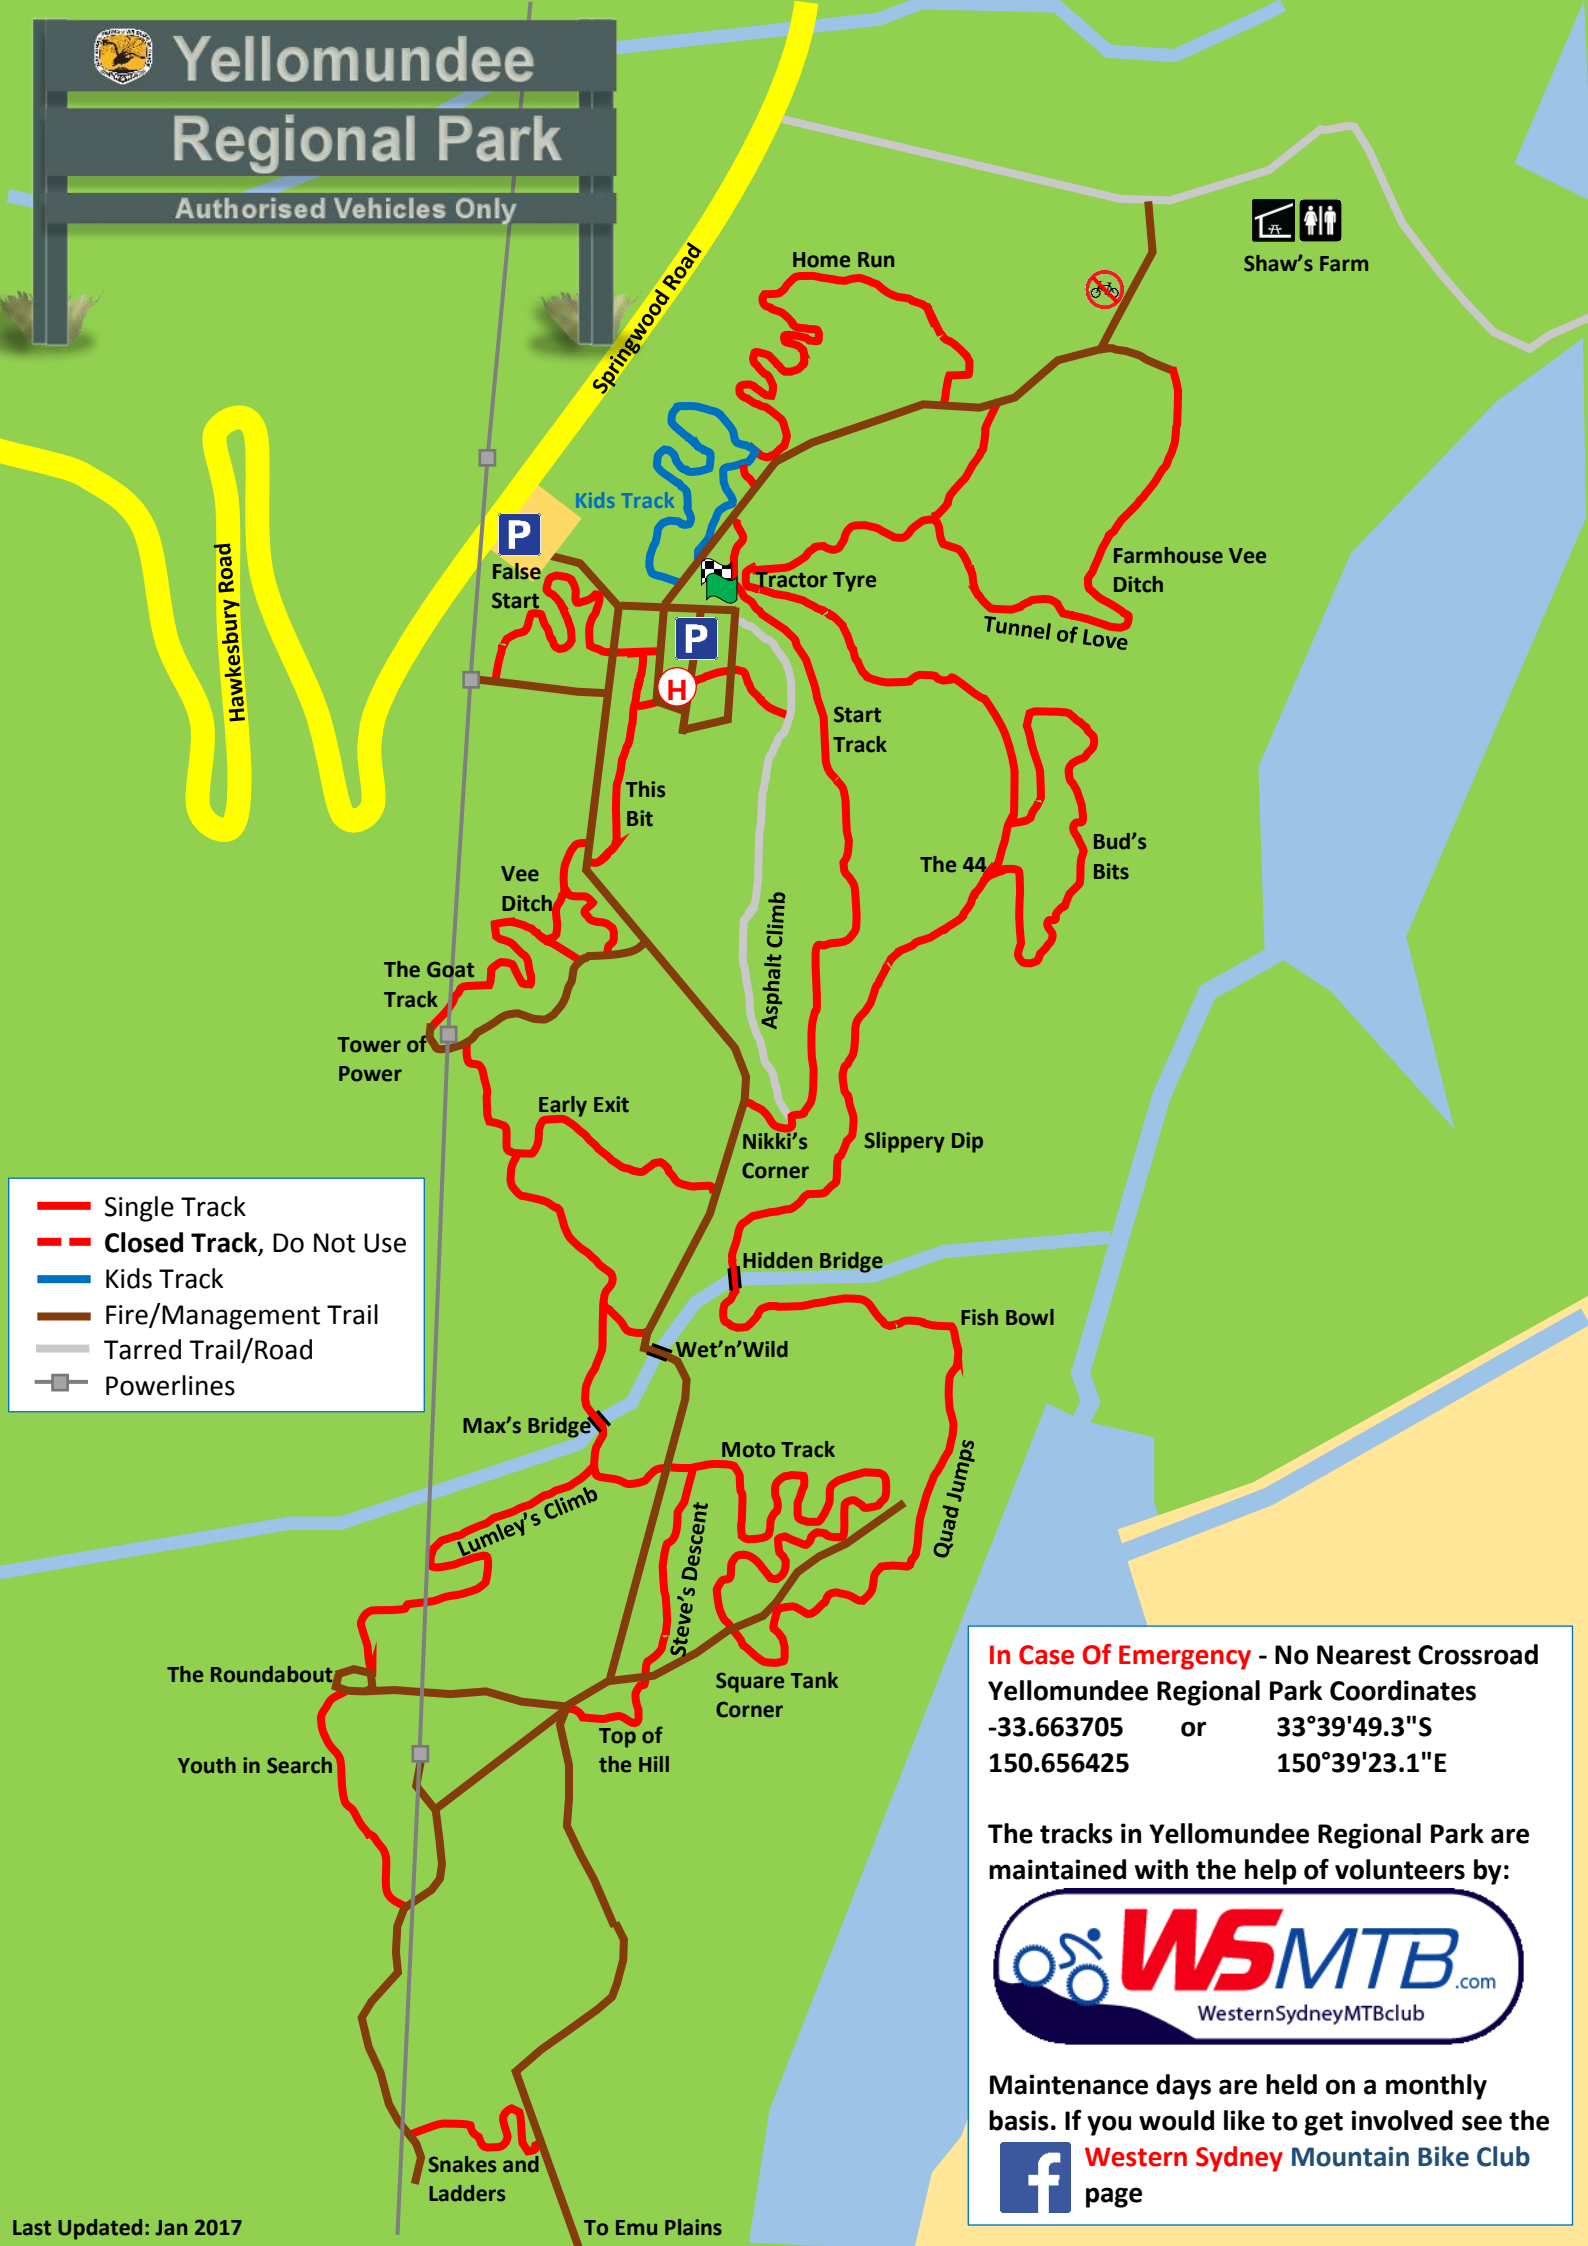

Yellomundee Regional Park

Authorised Vehicles Only

In Case Of Emergency - No Nearest Crossroad
Yellomundee Regional Park Coordinates
 -33.663705 or 33°39'49.3"S
 150.656425 or 150°39'23.1"E

The tracks in Yellomundee Regional Park are maintained with the help of volunteers by: